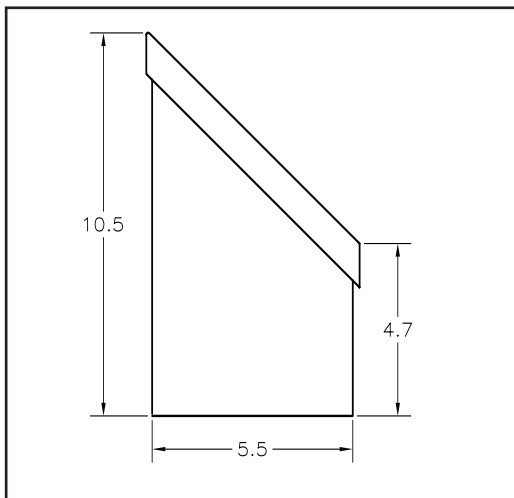

PAR ANGLE WELL LIGHT
BB-O3A

STANDARD PAR 36 ANGLE WELL LIGHT bb-03a
Cleverly designed by professional lighting experts to provide strong light yet remain practically unnoticeable, this well light is adjustable for brightness and may be used to graze or fully highlight your home's lovely exterior, or uplight a striking tree.