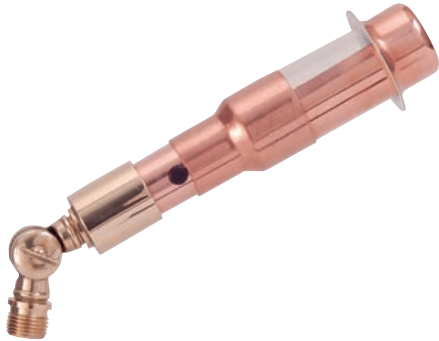

MINI SOFT ADJUSTABLE DIRECT FLOOD LIGHT  
**BB-O4K**

**MINI SOFT ADJUSTABLE DIRECTIONAL  
FLOOD LIGHT**

bb-o4k

*Adjustability of direction makes for the most stunning effect. This flood light is ideal for uplighting a wall, roofline, arbor or archway with a broad stroke of pure white light, or crosslighting a beloved gnarled oak tree from two sides.*

LAMP  
MATERIAL  
STAKE MOUNT

20 WATT QUARTZ BI-PIN  
COPPER  
UP OR DOWN LIGHT