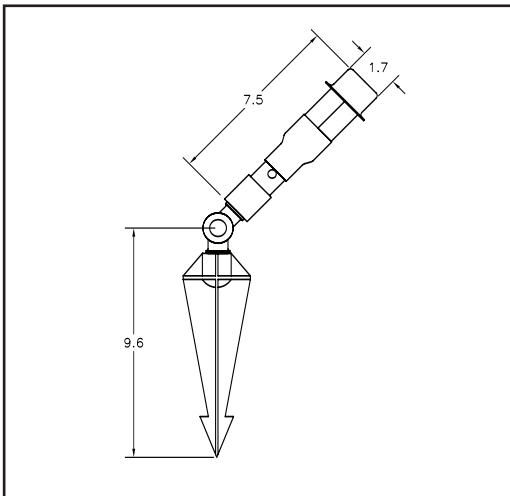

MINI SOFT ADJUSTABLE DIRECT FLOOD LIGHT  
**BB-O4K**

**MINI SOFT ADJUSTABLE DIRECTIONAL  
FLOOD LIGHT**

bb-o4k

*Adjustability of direction makes for the most stunning effect. This flood light is ideal for uplighting a wall, roofline, arbor or archway with a broad stroke of pure white light, or crosslighting a beloved gnarled oak tree from two sides.*

LAMP  
MATERIAL  
STAKE MOUNT

20 WATT QUARTZ BI-PIN  
COPPER  
UP OR DOWN LIGHT