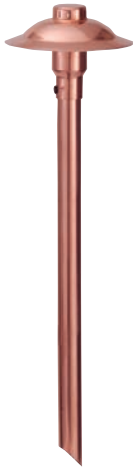

CLASSIC ADJUSTABLE 6" PATH LIGHT
BB-07

CLASSIC ADJUSTABLE 6" PATH LIGHT

bb-07

Guests won't miss a step in the inviting glow of our signature path light, The Classic Adjustable Copper Path boasts the lighting power to define twenty feet of pathway, plus an adjustable head that alters range of coverage.

LAMP
MATERIAL
STAKE MOUNT

20 WATT QUARTZ BI-PIN
COPPER
20" STAKE STANDARD