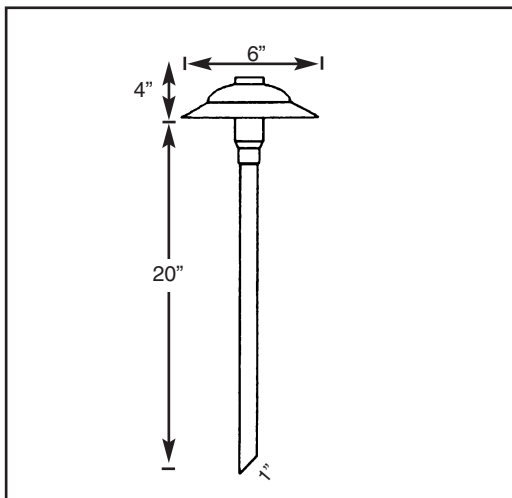

CLASSIC ADJUSTABLE 6" PATH LIGHT
BB-07

CLASSIC ADJUSTABLE 6" PATH LIGHT

bb-07

Guests won't miss a step in the inviting glow of our signature path light, The Classic Adjustable Copper Path boasts the lighting power to define twenty feet of pathway, plus an adjustable head that alters range of coverage.

LAMP
MATERIAL
STAKE MOUNT

20 WATT QUARTZ BI-PIN
COPPER
20" STAKE STANDARD