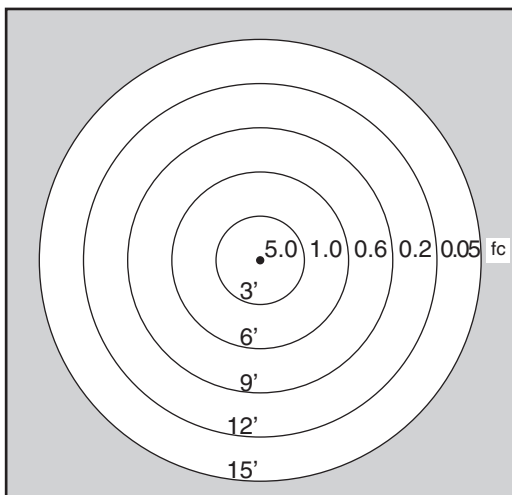

CLASSIC ADJUSTABLE 6" PATH LIGHT
BB-07

CLASSIC ADJUSTABLE 6" PATH LIGHT

bb-07

Guests won't miss a step in the inviting glow of our signature path light, The Classic Adjustable Copper Path boasts the lighting power to define twenty feet of pathway, plus an adjustable head that alters range of coverage.

LAMP
MATERIAL
STAKE MOUNT

20 WATT QUARTZ BI-PIN
COPPER
20" STAKE STANDARD