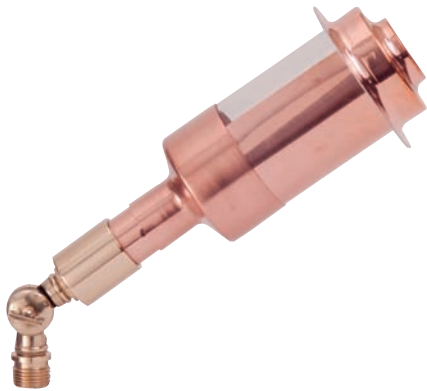

*flood light*

**MEDIUM ADJUSTABLE DIRECT FLOOD**  
**BB-10K**

**MEDIUM ADJUSTABLE DIRECTIONAL**  
**COPPER FLOOD LIGHT**

bb-10k

*Powerful illumination from a roof mount keeps your grill area, basketball court and other treasured outdoor areas brightened from above well after sundown. Security applications, such as lighting a back entrance, are also a popular use.*

**LAMP**  
**MATERIAL**  
**OPTIONAL**

**35, 50 WATT QUARTZ BI-PIN**  
**COPPER**  
**UP OR DOWN LIGHT**