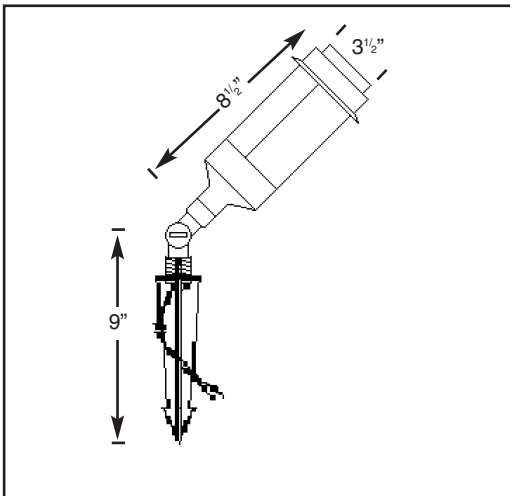

*flood light*

**MEDIUM ADJUSTABLE DIRECT FLOOD**  
**BB-10K**

**MEDIUM ADJUSTABLE DIRECTIONAL**  
**COPPER FLOOD LIGHT**

bb-10k

*Powerful illumination from a roof mount keeps your grill area, basketball court and other treasured outdoor areas brightened from above well after sundown. Security applications, such as lighting a back entrance, are also a popular use.*

**LAMP**  
**MATERIAL**  
**OPTIONAL**

**35, 50 WATT QUARTZ BI-PIN**  
**COPPER**  
**UP OR DOWN LIGHT**